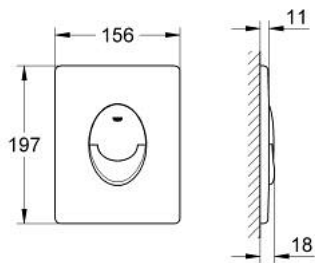

38 505 SH0 SKATE AIR FLUSH PLATE

PRODUCT DESCRIPTION

- Colour: alpine white
- for dual flush
- for pneumatic discharge valve AV1
- vertical installation
- 156 x 197 mm
- material: ABS
- GROHE LongLife finish
- GROHE EcoJoy - less water, perfect flow

- for combination with Rapid SL and Uniset with GD 2 cisterns

- for use with Rapid SLX please order shaft 66 791 000 (sold separately)

38 505 SH0 SKATE AIR FLUSH PLATE

SPARE PARTS, March 2013 – now

- 1: Screw (Spare part-nr. 6636200M)
- 2: Mounting frame (Spare part-nr. 43207000)
- 3: Fixing set (Spare part-nr. 4308500M)*
- 4: Fixing set (Spare part-nr. 4215800M)*