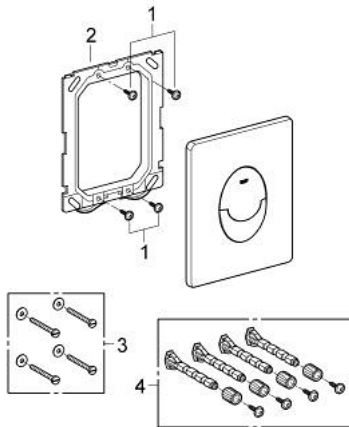

38 505 SH0 SKATE AIR FLUSH PLATE

PRODUCT DESCRIPTION

- Colour: alpine white
- for dual flush
- for pneumatic discharge valve AV1
- vertical installation
- 156 x 197 mm
- material: ABS
- GROHE LongLife finish
- GROHE EcoJoy - less water, perfect flow

- for combination with Rapid SL and Uniset with GD 2 cisterns

- for use with Rapid SLX please order shaft 66 791 000 (sold separately)

38 505 SH0 SKATE AIR FLUSH PLATE

SPARE PARTS, March 2013 – now

- 1: Screw (Spare part-nr. 6636200M)
- 2: Mounting frame (Spare part-nr. 43207000)
- 3: Fixing set (Spare part-nr. 4308500M)*
- 4: Fixing set (Spare part-nr. 4215800M)*